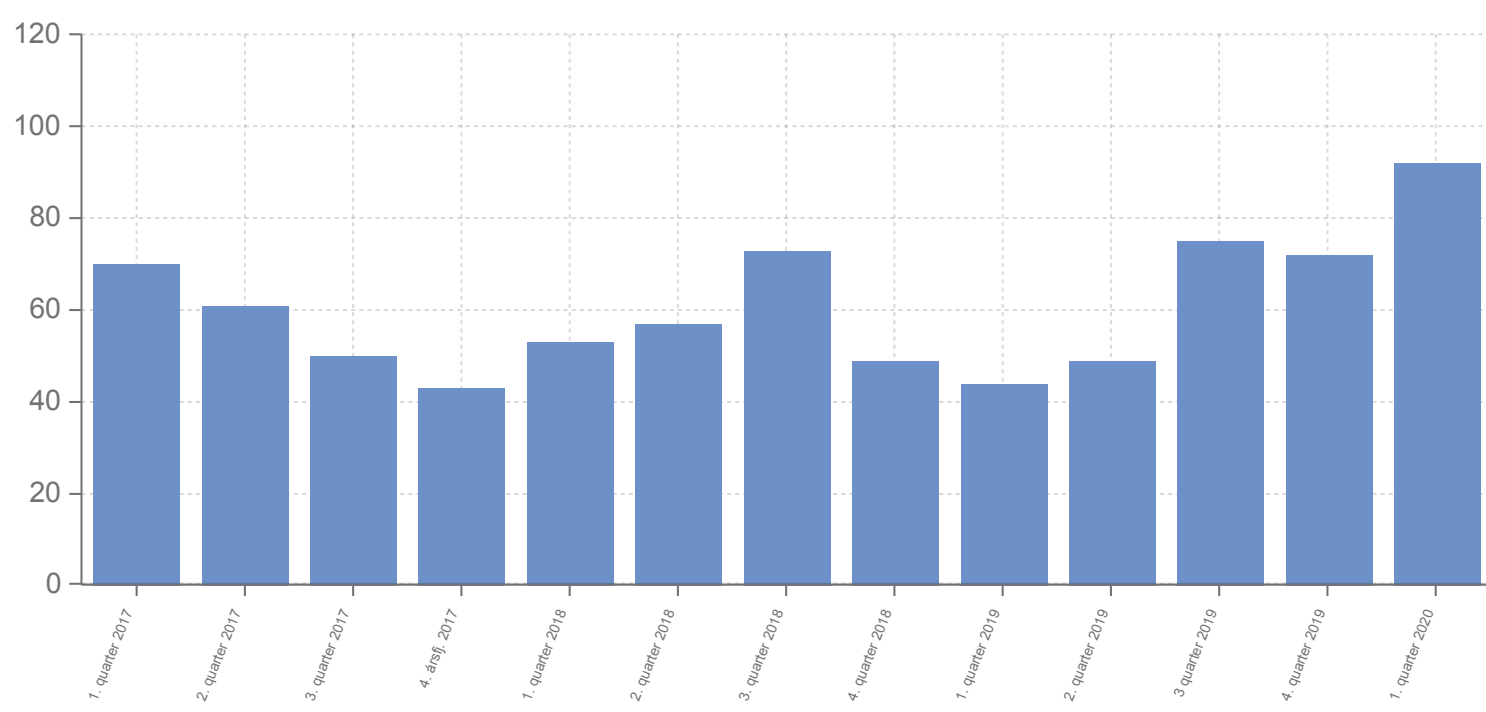

# Key figures International protection

**140 New cases**

**New and finalized cases**

**159 Cases being processed**

**144 Total finalized cases**

## Case processing time in days

Average case processing time this year

Average case processing time 2. quarter

92

92

## Case processing time per quarter from 2017

## Appellant country of origin

Appellants in new cases come from **24** different countries of origin

Of those 24 countries of origin most of them come from Iraq, Nigeria, Moldova, Afghanistan and Pakistan