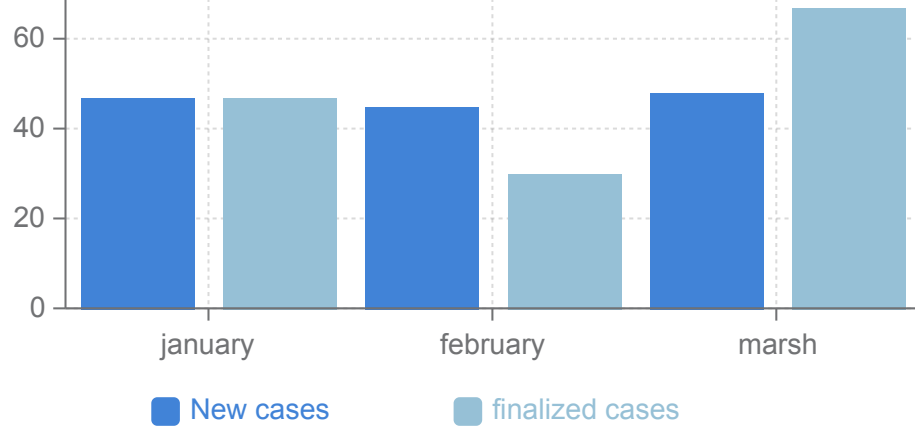

# Key figures International protection

**140 New cases**

**New and finalized cases**

**159 Cases being processed**

**144 Total finalized cases**

## Confirmation ratio

Average confirmation ratio 2. quarter whereas decisions are confirmed in full.

Average confirmation ratio this year whereas decisions are confirmed in full.

## Case processing time in days

Average case processing time this year

Average case processing time 2. quarter

92

92

## Appellant country of origin

Appellants in new cases come from **24** different countries of origin

Of those 24 countries of origin most of them come from Iraq, Nigeria, Moldova, Afghanistan and Pakistan