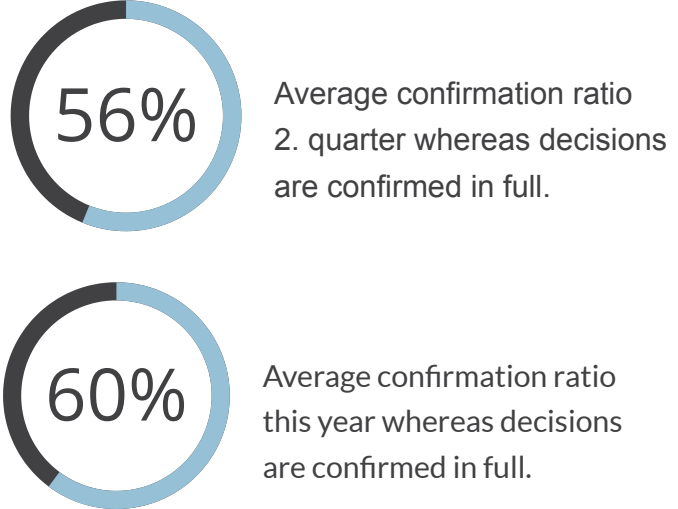

# Key figures International protection

221 New cases

58 Cases being processed

260 Total finalized cases

## Confirmation ratio

## Case processing time in days

## Appellant country of origin

Appellants in new cases come from **34** different countries of origin

Of those 34 countries of origin most of them come from Iraq, Nigeria, Afghanistan, Pakistan and Somalia