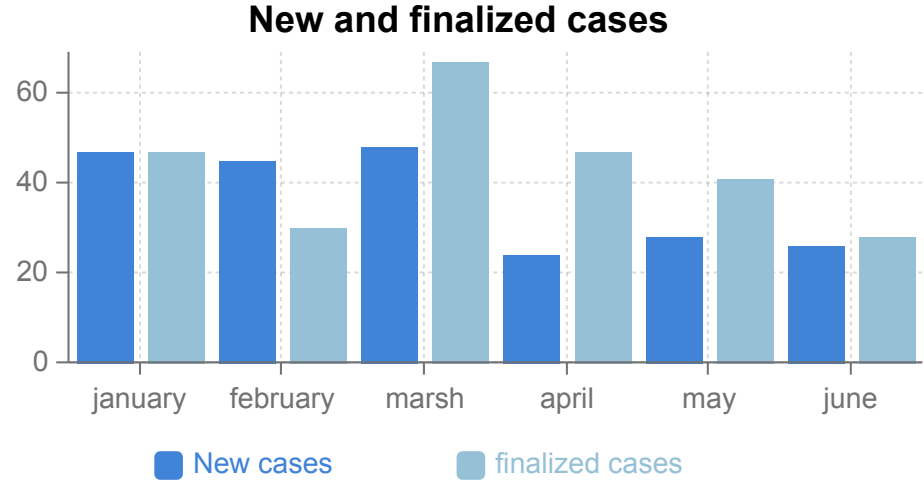

# Key figures International protection

221 New cases

58 Cases being processed

260 Total finalized cases

## Confirmation ratio

## Case processing time in days

## Appellant country of origin

Appellants in new cases come from **34** different countries of origin

Of those 34 countries of origin most of them come from Iraq, Nigeria, Afghanistan, Pakistan and Somalia