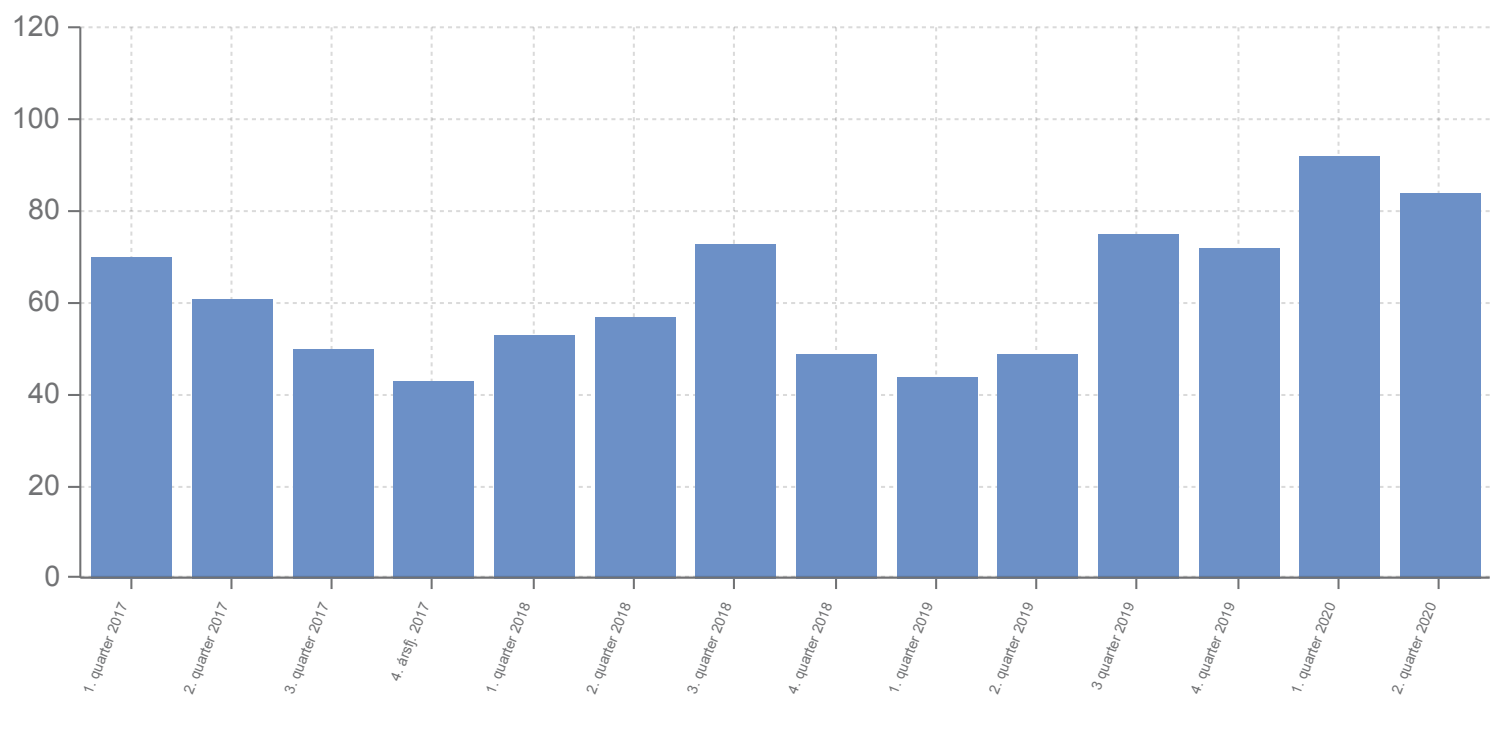

# Key figures International protection

221 New cases

58 Cases being processed

260 Total finalized cases

## Confirmation ratio

## Appellant country of origin

Appellants in new cases come from **34** different countries of origin

Of those 34 countries of origin most of them come from Iraq, Nigeria, Afghanistan, Pakistan and Somalia

## Division of new cases by sex