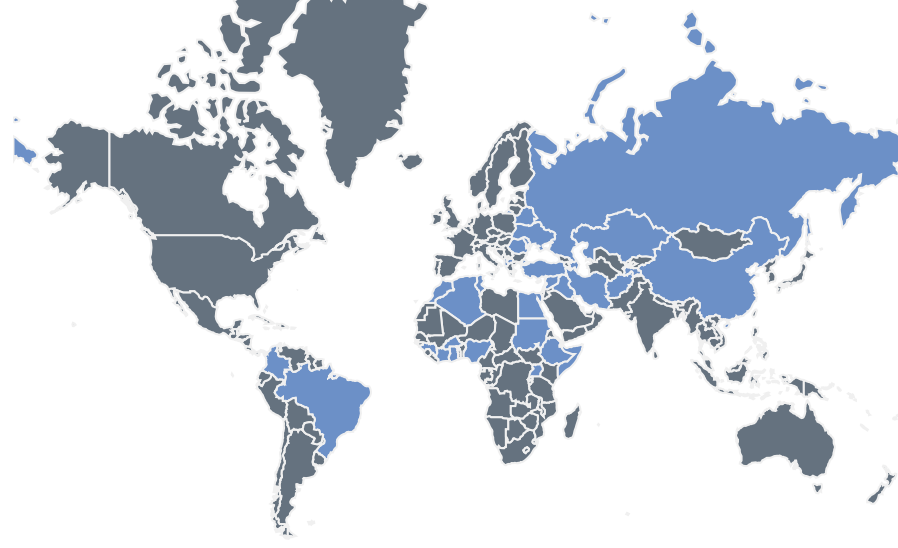

# Key figures International protection

221 New cases

58 Cases being processed

260 Total finalized cases

## Case processing time in days

## Case processing time per quarter from 2017

## Appellant country of origin

Appellants in new cases come from **34** different countries of origin

Of those 34 countries of origin most of them come from Iraq, Nigeria, Afghanistan, Pakistan and Somalia