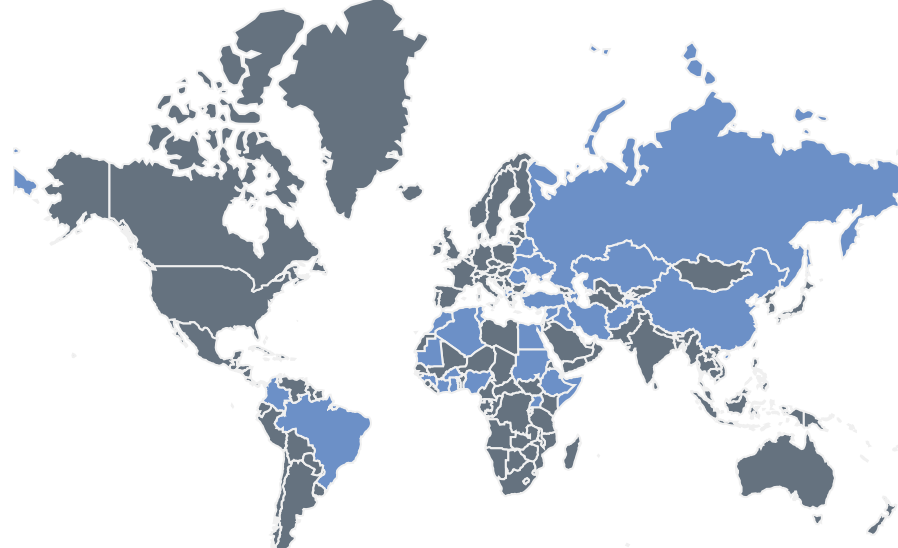

# Key figures International protection

287 New cases

New and finalized cases

64 Cases being processed

320 Total finalized cases

## Appellant country of origin

Appellants in new cases come from **35** different countries of origin

Of those 35 countries of origin most of them come from Iraq, Nigeria, Afghanistan, Pakistan and Somalia

## New cases by category

General process on the merits

141

Dublin

74

Status

55

Safe countries of origin

## Finalized cases by category

General process on the merits

131

Dublin

80

Status

75

Safe countries of origin