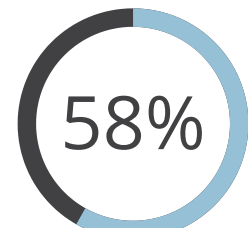

# Key figures International protection

287 New cases

New and finalized cases

64 Cases being processed

320 Total finalized cases

## Confirmation ratio

Average confirmation ratio 2. quarter whereas decisions are confirmed in full.

Average confirmation ratio this year whereas decisions are confirmed in full.

## Appellant country of origin

Appellants in new cases come from **35** different countries of origin

Of those 35 countries of origin most of them come from Iraq, Nigeria, Afghanistan, Pakistan and Somalia