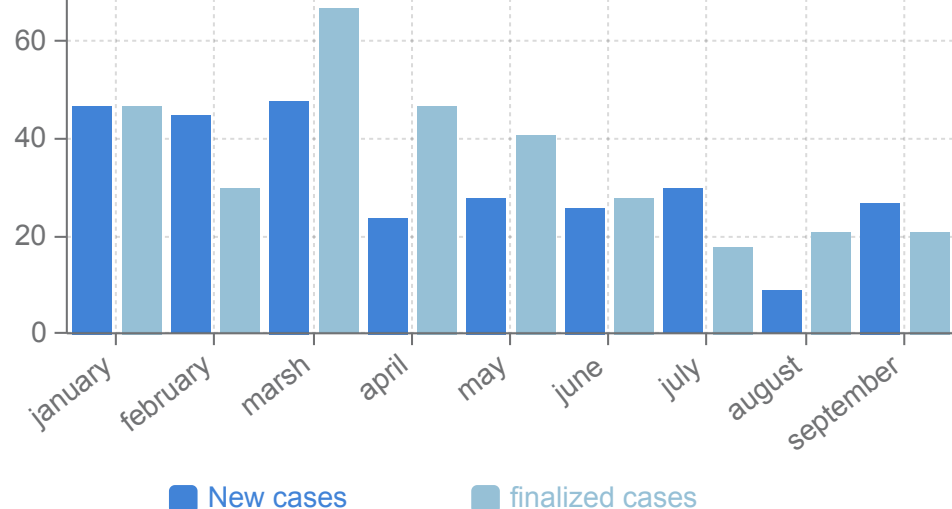

# Key figures International protection

287 New cases

New and finalized cases

64 Cases being processed

320 Total finalized cases

## Confirmation ratio

Average confirmation ratio 2. quarter whereas decisions are confirmed in full.

Average confirmation ratio this year whereas decisions are confirmed in full.

## Case processing time in days

Average case processing time this year

87

Average case processing time 2. quarter

78

## Appellant country of origin

Appellants in new cases come from **35** different countries of origin

Of those 35 countries of origin most of them come from Iraq, Nigeria, Afghanistan, Pakistan and Somalia