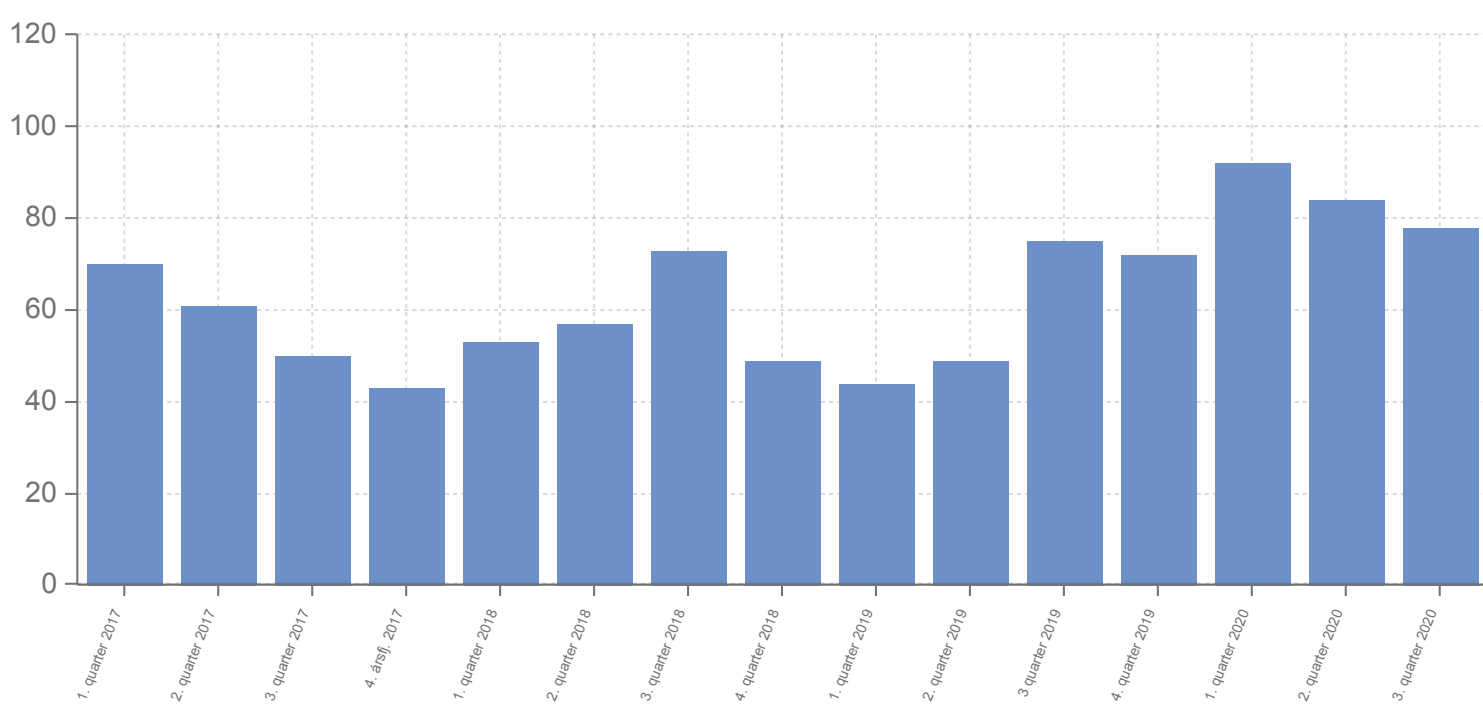

# Key figures International protection

287 New cases

New and finalized cases

64 Cases being processed

320 Total finalized cases

## Case processing time in days

Average case processing time this year

87

Average case processing time 2. quarter

78

## Case processing time per quarter from 2017

## Appellant country of origin

Appellants in new cases come from **35** different countries of origin

Of those 35 countries of origin most of them come from Iraq, Nigeria, Afghanistan, Pakistan and Somalia