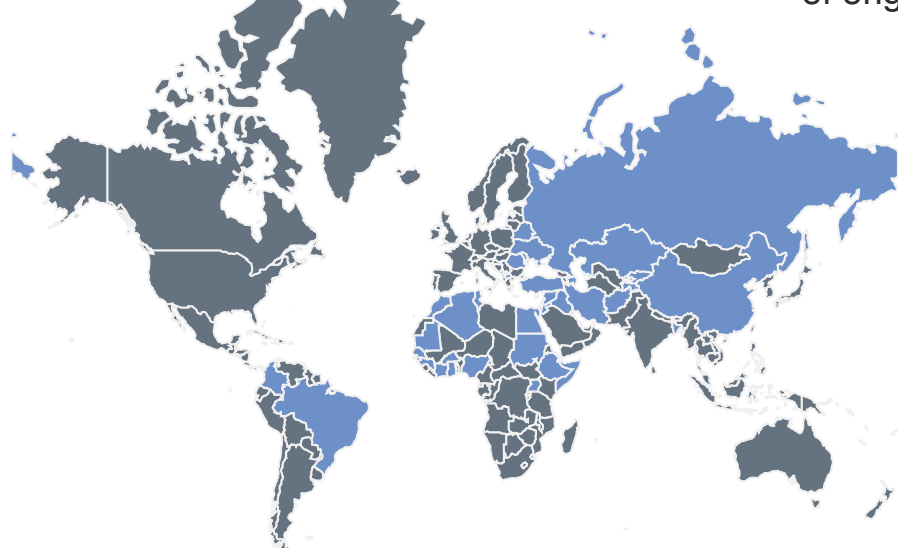

Key figures International protection

411 New cases

New and finalized cases

93 Cases being processed

405 Total finalized cases

Confirmation ratio

Case processing time in days

Case processing time per quarter from 2017

Appellant country of origin

Appellants in new cases come from **44** different countries of origin

Of those 44 countries of origin most of them come from Iraq, Nigeria, Palestine, Afghanistan, Pakistan and Somalia

General process on the merits

201

New cases by category

Dublin

91

Status

102

Safe countries of origin

Safe countries of origin

32

Division of new cases by sex

294 Men

117 Women

Of wich

80 Children (Individual under 18 years of age)