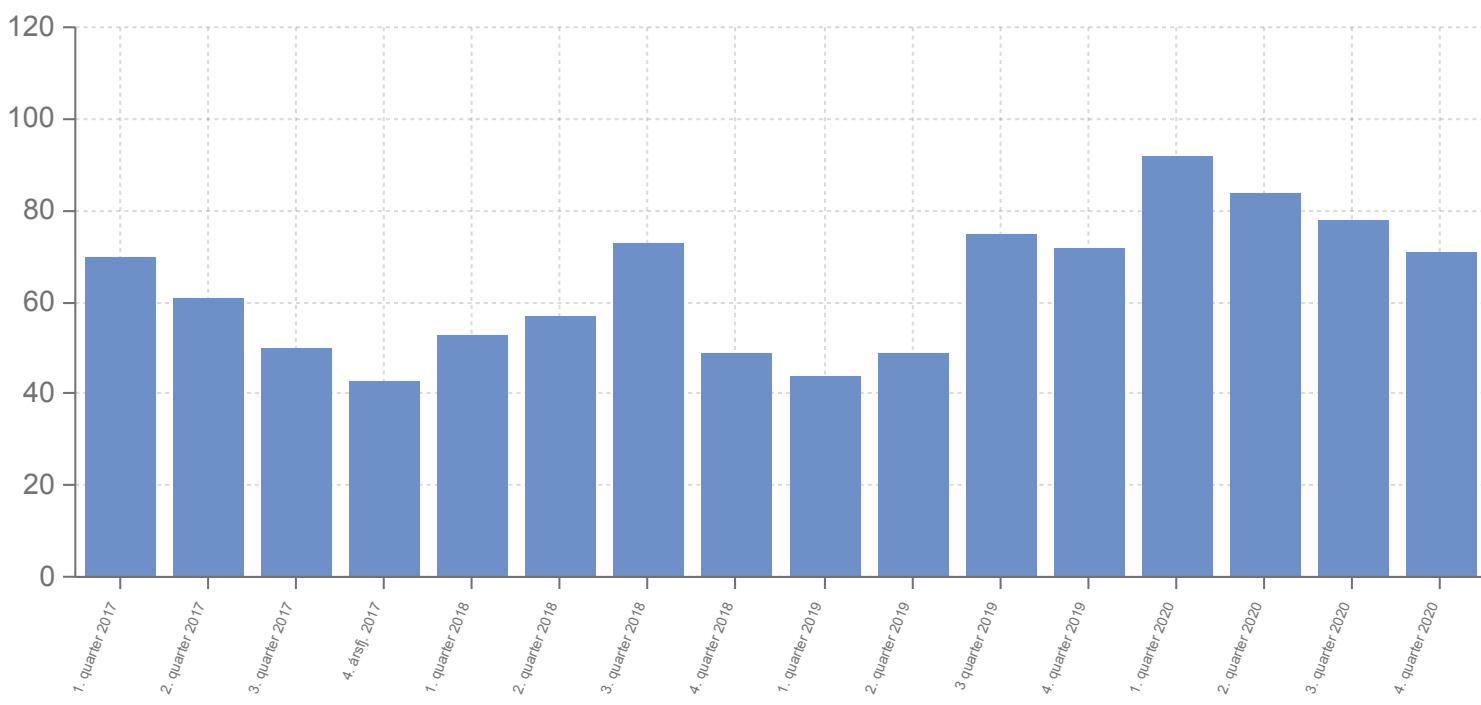

Key figures International protection

411 New cases

New and finalized cases

93 Cases being processed

405 Total finalized cases

Confirmation ratio

Case processing time in days

Case processing time per quarter from 2017

Appellant country of origin

Appellants in new cases come from **44** different countries of origin

Of those 44 countries of origin most of them come from Iraq, Nigeria, Palestine, Afghanistan, Pakistan and Somalia

General process on the merits

201

New cases by category

Dublin

91

Status

102

Safe countries of origin

Safe countries of origin

32

Division of new cases by sex

294 Men

117 Women

Of wich

80 Children (Individual under 18 years of age)