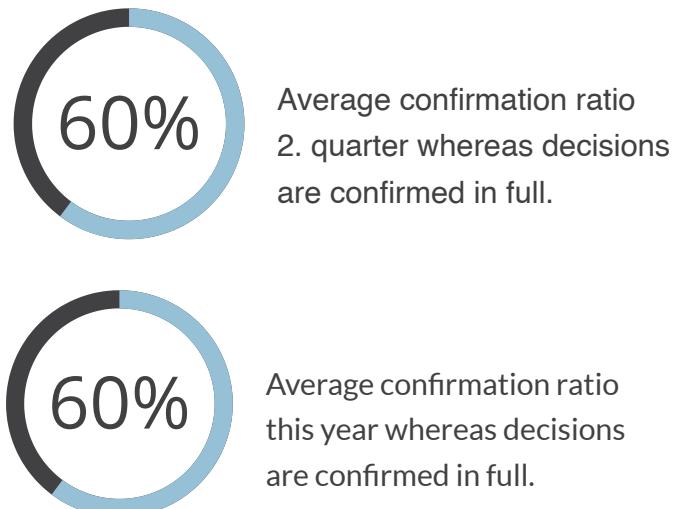

Key figures International protection

411 New cases

New and finalized cases

93 Cases being processed

405 Total finalized cases

Confirmation ratio

Case processing time in days

Case processing time per quarter from 2017

Appellant country of origin

Appellants in new cases come from **44** different countries of origin

Of those 44 countries of origin most of them come from Iraq, Nigeria, Palestine, Afghanistan, Pakistan and Somalia

General process on the merits

201

New cases by category

Dublin

91

Status

102

Safe countries of origin

Safe countries of origin

32

Division of new cases by sex

294 Men

117 Women

Of wich

80 Children (Individual under 18 years of age)