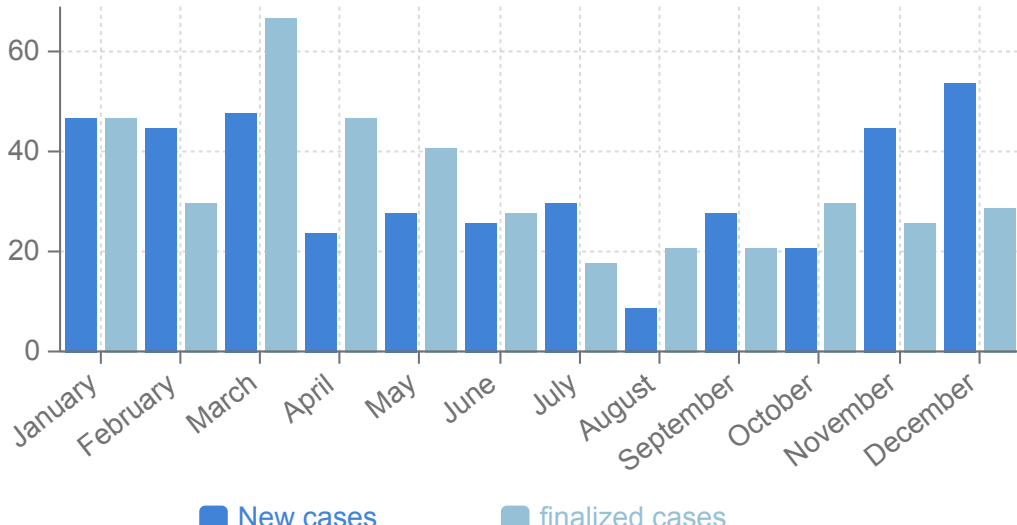

Key figures International protection

411 New cases

New and finalized cases

93 Cases being processed

405 Total finalized cases

Confirmation ratio

Case processing time in days

Case processing time per quarter from 2017

Appellant country of origin

Appellants in new cases come from **44** different countries of origin

Of those 44 countries of origin most of them come from Iraq, Nigeria, Palestine, Afghanistan, Pakistan and Somalia

General process on the merits

201

New cases by category

Dublin

91

Status

102

Safe countries of origin

Safe countries of origin

32

Division of new cases by sex

294 Men

117 Women

Of wich

80 Children (Individual under 18 years of age)