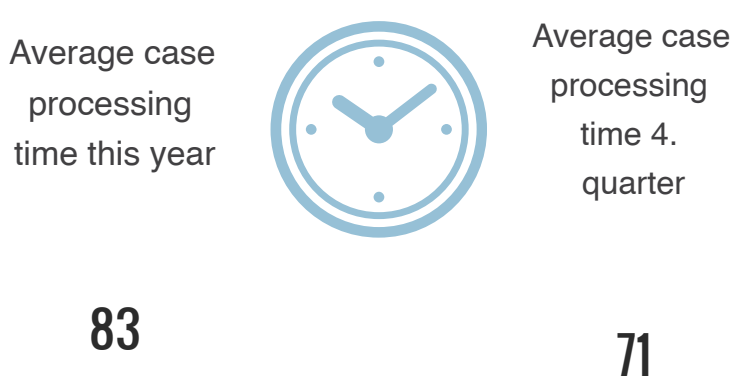

Key figures International protection

411 New cases

New and finalized cases

93 Cases being processed

405 Total finalized cases

Confirmation ratio

Case processing time in days

Case processing time per quarter from 2017

Appellant country of origin

Appellants in new cases come from **44** different countries of origin

Of those 44 countries of origin most of them come from Iraq, Nigeria, Palestine, Afghanistan, Pakistan and Somalia

General process on the merits

201

New cases by category

Dublin

91

Status

102

Safe countries of origin

Safe countries of origin

32

Division of new cases by sex

294 Men

117 Women

Of wich

80 Children (Individual under 18 years of age)