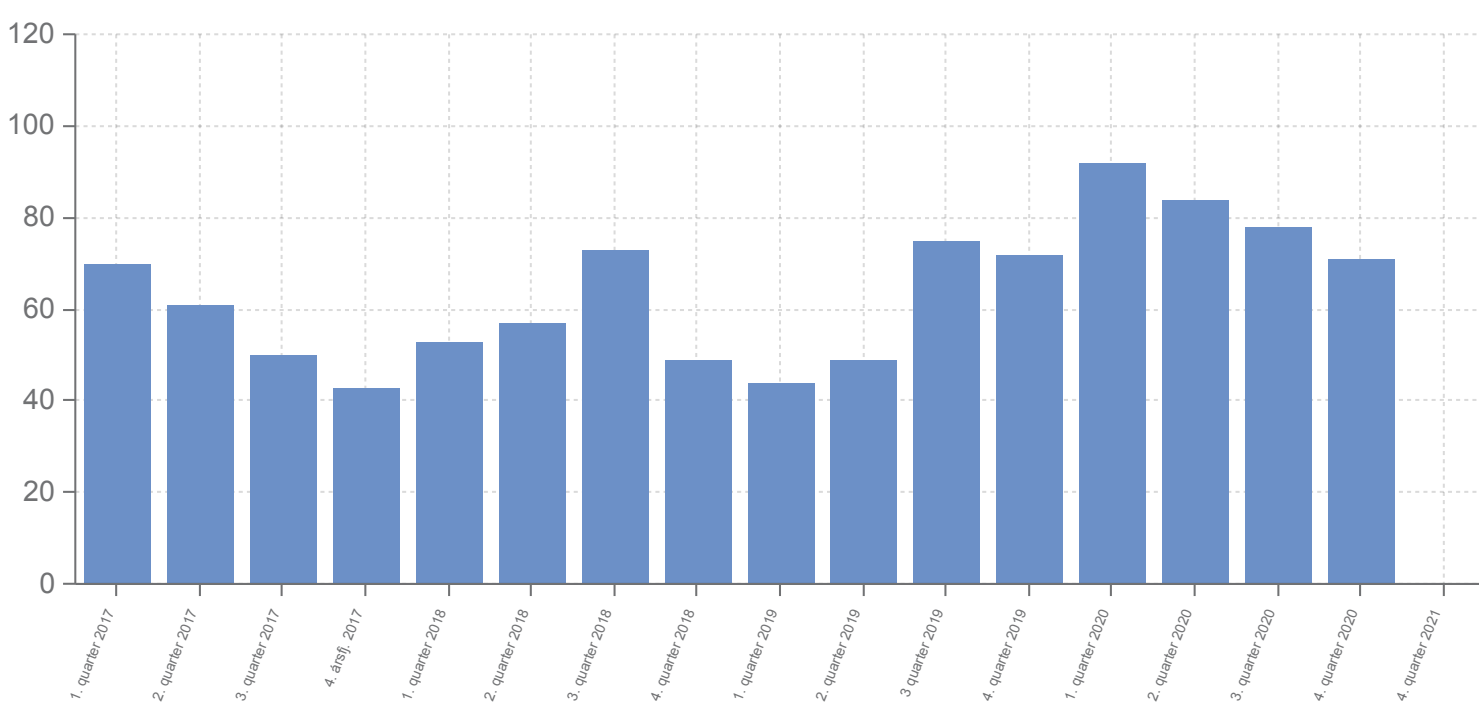

Key figures International protection

125 New cases

New and finalized cases

104 Cases being processed

108 Total finalized cases

Confirmation ratio

Average confirmation ratio 2. quarter whereas decisions are confirmed in full.

Average confirmation ratio this year whereas decisions are confirmed in full.

Case processing time in days

Average case processing time this year

72

Average case processing time 4. quarter

72

Case processing time per quarter from 2017

Appellant country of origin

Appellants in new cases come from **30** different countries of origin

Of those 30 countries of origin most of them come from Iraq, Nigeria, Palestine, Afghanistan, Pakistan and Somalia

New cases by category

Finalized cases by category

Division of new cases by sex

113 Men

12 Women

Of wich

12 Children (Individual under 18 years of age)