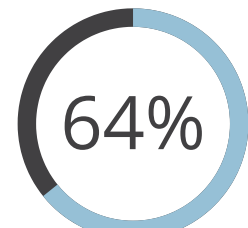

Key figures International protection

125 New cases

New and finalized cases

104 Cases being processed

108 Total finalized cases

Confirmation ratio

Average confirmation ratio 2. quarter whereas decisions are confirmed in full.

Appellant country of origin

Appellants in new cases come from **30** different countries of origin

Of those 30 countries of origin most of them come from Iraq, Nigeria, Palestine, Afghanistan, Pakistan and Somalia