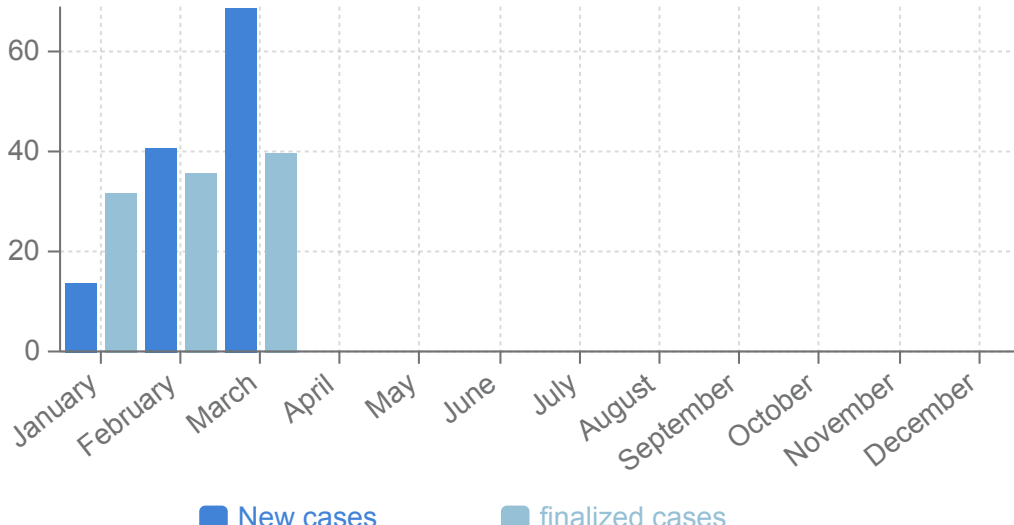

Key figures International protection

125 New cases

New and finalized cases

104 Cases being processed

108 Total finalized cases

Confirmation ratio

Average confirmation ratio 2. quarter whereas decisions are confirmed in full.

Average confirmation ratio this year whereas decisions are confirmed in full.

Case processing time in days

Average case processing time this year

72

Average case processing time 4. quarter

72

Case processing time per quarter from 2017

Appellant country of origin

Appellants in new cases come from **30** different countries of origin

Of those 30 countries of origin most of them come from Iraq, Nigeria, Palestine, Afghanistan, Pakistan and Somalia

New cases by category

Finalized cases by category

Division of new cases by sex

113 Men

12 Women

Of wich

12 Children (Individual under 18 years of age)