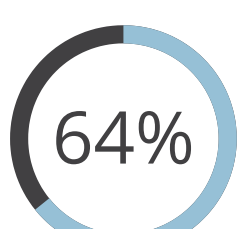

Key figures International protection

125 New cases

New and finalized cases

104 Cases being processed

108 Total finalized cases

Confirmation ratio

Average confirmation ratio 2. quarter whereas decisions are confirmed in full.

Appellant country of origin

Appellants in new cases come from **30** different countries of origin

Of those 30 countries of origin most of them come from Iraq, Nigeria, Palestine, Afghanistan, Pakistan and Somalia