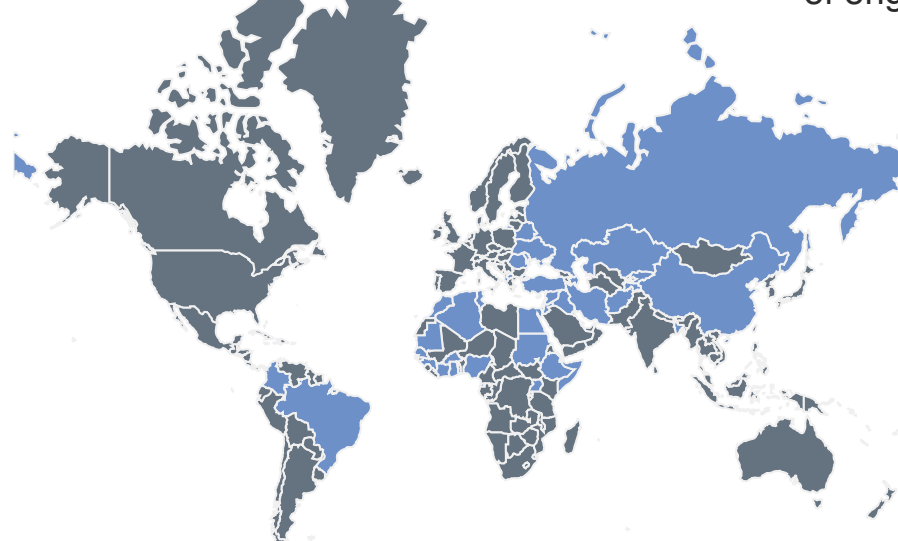

Key figures International protection

125 New cases

New and finalized cases

104 Cases being processed

108 Total finalized cases

Confirmation ratio

Average confirmation ratio 2. quarter whereas decisions are confirmed in full.

Average confirmation ratio this year whereas decisions are confirmed in full.

Case processing time in days

Average case processing time this year

72

Average case processing time 4. quarter

72

Case processing time per quarter from 2017

Appellant country of origin

Appellants in new cases come from **30** different countries of origin

Of those 30 countries of origin most of them come from Iraq, Nigeria, Palestine, Afghanistan, Pakistan and Somalia

New cases by category

Finalized cases by category

Division of new cases by sex

113 Men

12 Women

Of wich

12 Children (Individual under 18 years of age)