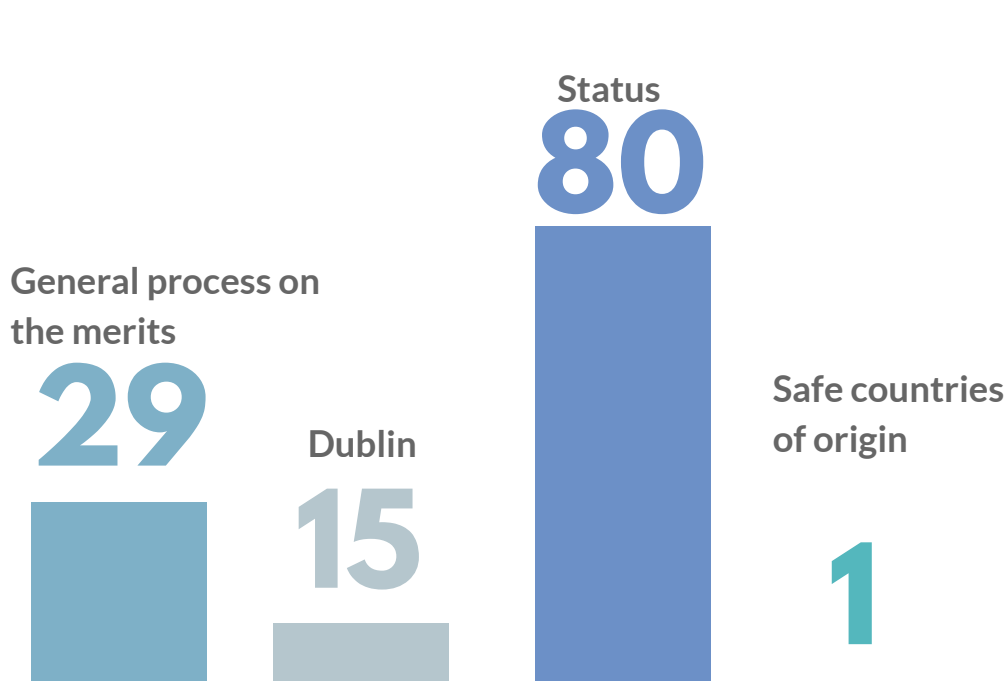

New cases by category

Finalized cases by category