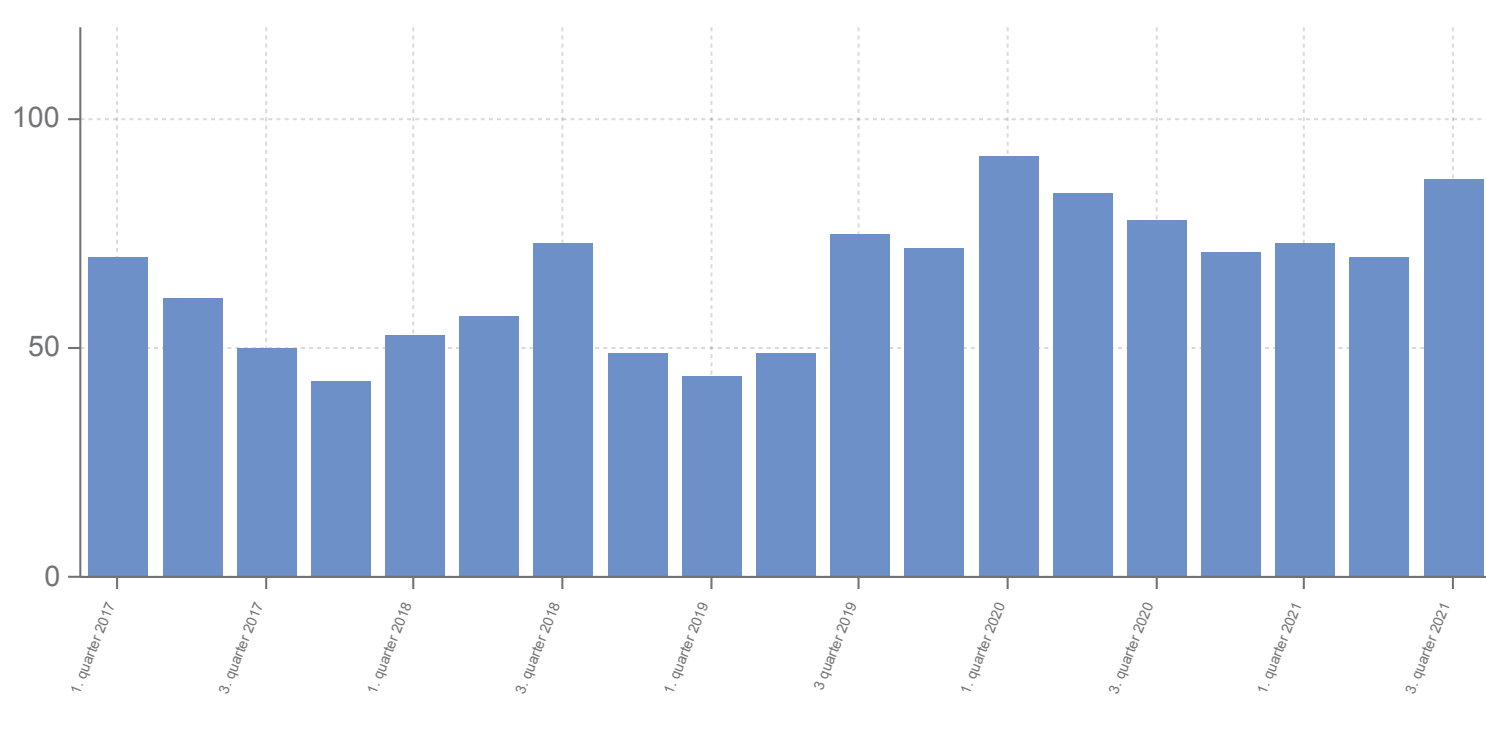

Key figures International protection

416 New cases

New and finalized cases

144 Cases being processed

352 Total finalized cases

Confirmation ratio

Case processing time in days

Case processing time per quarter from 2017

Appellant country of origin

Appellants in new cases come from **40** different countries of origin

Of those 40 countries of origin most of them come from Palestine (115), Iraq (89) and Nigeria (70).

New cases by category

Finalized cases by category

Division of new cases by adults and children

265 Men

67 Women

84 Children (Individual under 18 years of age)