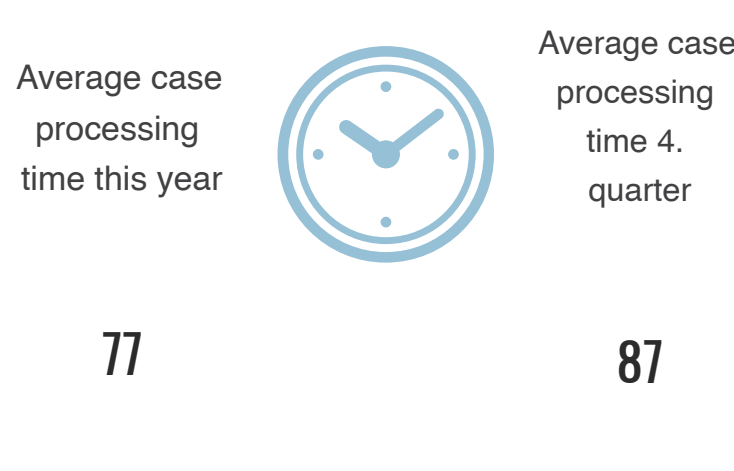

Key figures International protection

416 New cases

New and finalized cases

144 Cases being processed

352 Total finalized cases

Confirmation ratio

Case processing time in days

Case processing time per quarter from 2017

Appellant country of origin

Appellants in new cases come from **40** different countries of origin

Of those 40 countries of origin most of them come from Palestine (115), Iraq (89) and Nigeria (70).

New cases by category