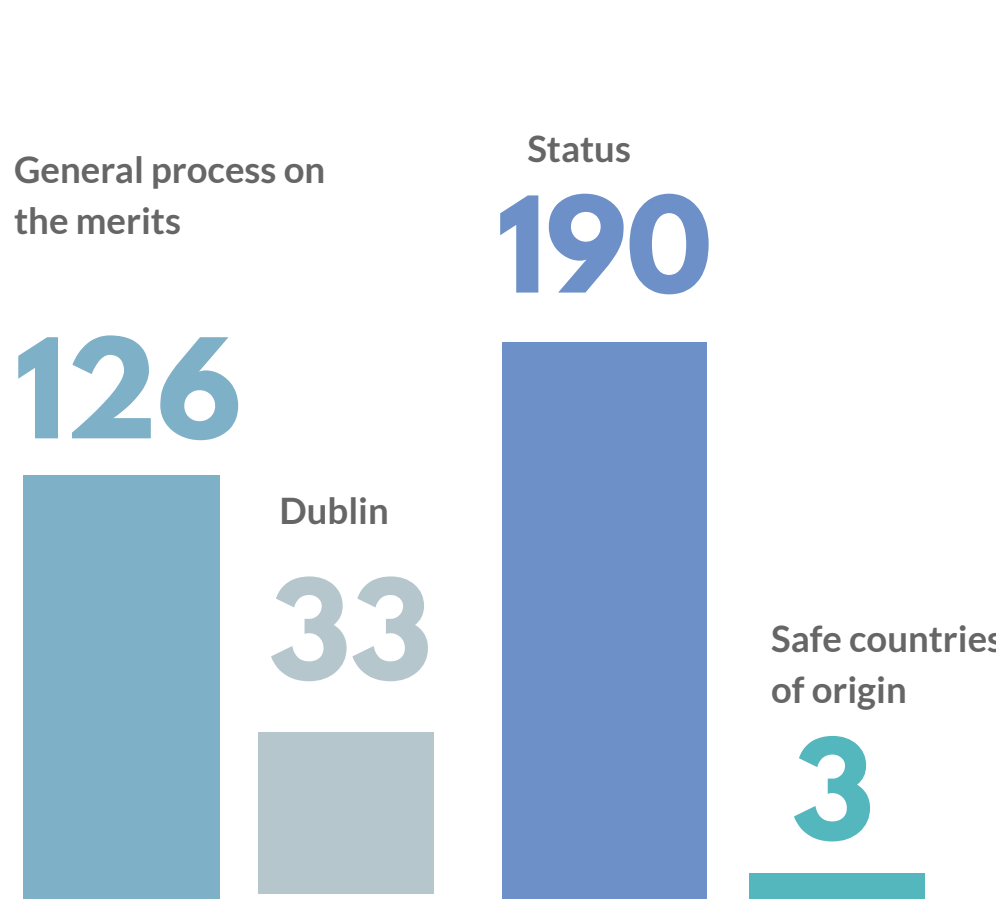

Key figures International protection

416 New cases

144 Cases being processed

352 Total finalized cases

Confirmation ratio

Case processing time in days

Case processing time per quarter from 2017

Appellant country of origin

Appellants in new cases come from **40** different countries of origin

Of those 40 countries of origin most of them come from Palestine (115), Iraq (89) and Nigeria (70).

New cases by category

Finalized cases by category

Division of new cases by adults and children

265 Men

67 Women

84 Children (Individual under 18 years of age)