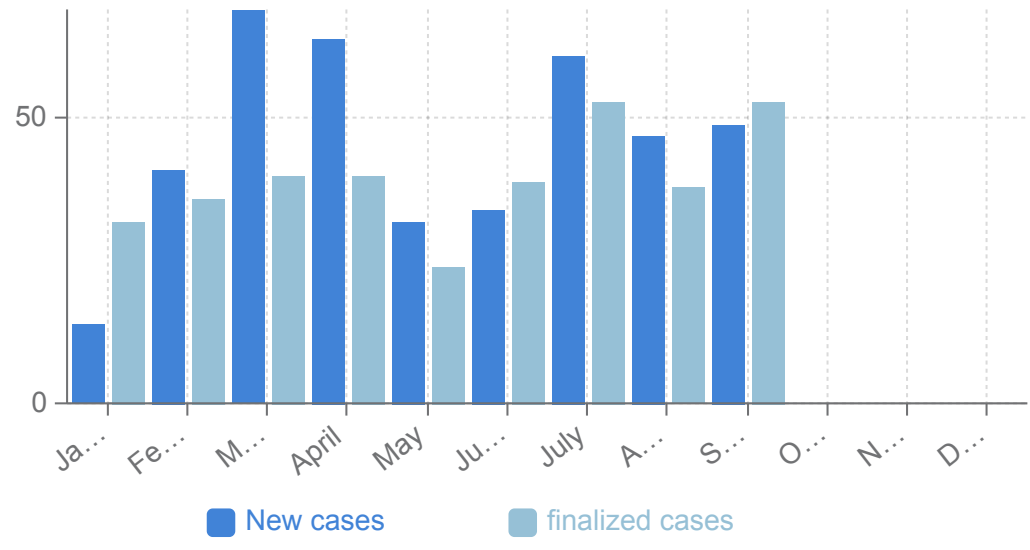

Key figures International protection

416 New cases

New and finalized cases

144 Cases being processed

352 Total finalized cases

Confirmation ratio

Case processing time in days

Case processing time per quarter from 2017

Appellant country of origin

Appellants in new cases come from **40** different countries of origin

Of those 40 countries of origin most of them come from Palestine (115), Iraq (89) and Nigeria (70).

New cases by category

Finalized cases by category

Division of new cases by adults and children

265 Men

67 Women

84 Children (Individual under 18 years of age)