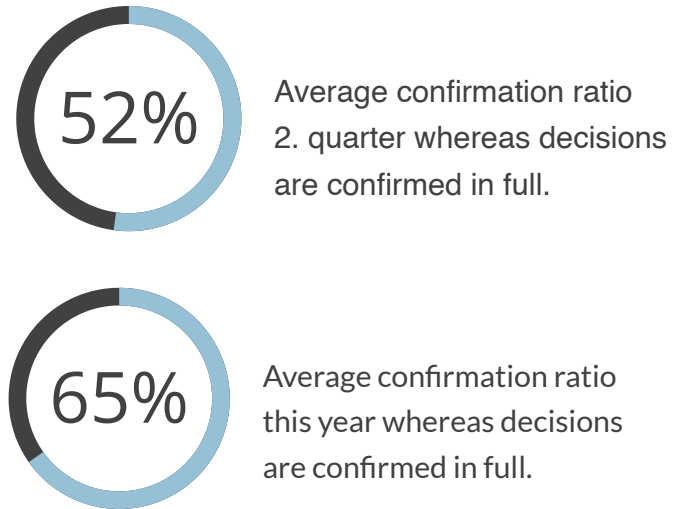

Key figures International protection

416 New cases

New and finalized cases

144 Cases being processed

352 Total finalized cases

Confirmation ratio

Case processing time in days

Case processing time per quarter from 2017

Appellant country of origin

Appellants in new cases come from **40** different countries of origin

Of those 40 countries of origin most of them come from Palestine (115), Iraq (89) and Nigeria (70).

New cases by category