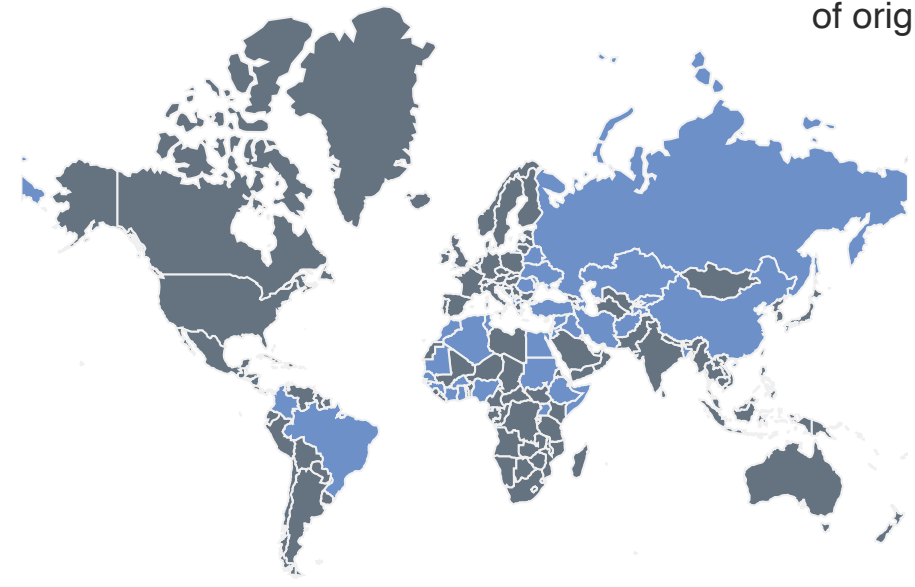

Key figures International protection

416 New cases

New and finalized cases

144 Cases being processed

352 Total finalized cases

Confirmation ratio

Case processing time in days

Case processing time per quarter from 2017

Appellant country of origin

Appellants in new cases come from **40** different countries of origin

Of those 40 countries of origin most of them come from Palestine (115), Iraq (89) and Nigeria (70).

New cases by category

Finalized cases by category

Division of new cases by adults and children

265 Men

67 Women

84 Children (Individual under 18 years of age)