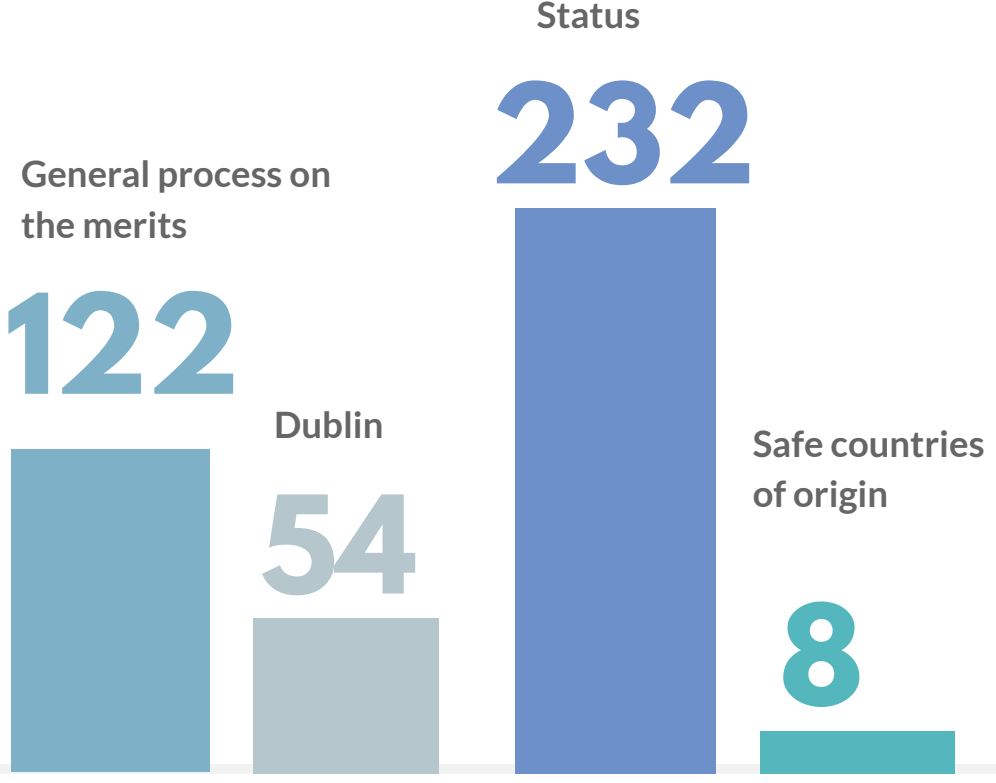

Key figures International protection

416 New cases

New and finalized cases

144 Cases being processed

352 Total finalized cases

Confirmation ratio

Case processing time in days

Case processing time per quarter from 2017

Appellant country of origin

Appellants in new cases come from **40** different countries of origin

Of those 40 countries of origin most of them come from Palestine (115), Iraq (89) and Nigeria (70).

New cases by category