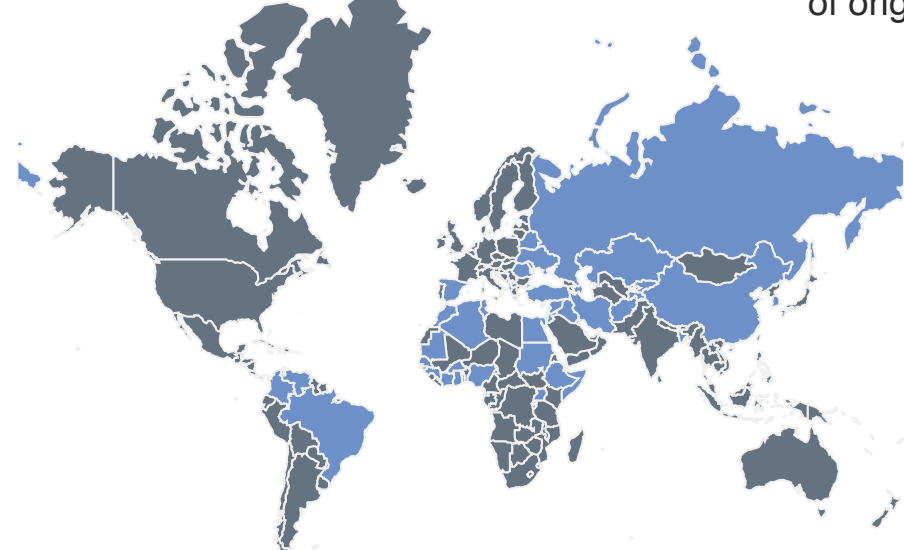

# Key figures International protection

575 New cases

New and finalized cases

77 Cases being processed

591 Total finalized cases

## Case processing time in days

Average case processing time this year

Average case processing time 4. quarter

74

78

## Case processing time per quarter from 2017

## Appellant country of origin

Appellants in new cases come from **45** different countries of origin

Of those 45 countries of origin most of them come from Palestine (149), Iraq (123) and Nigeria (90).