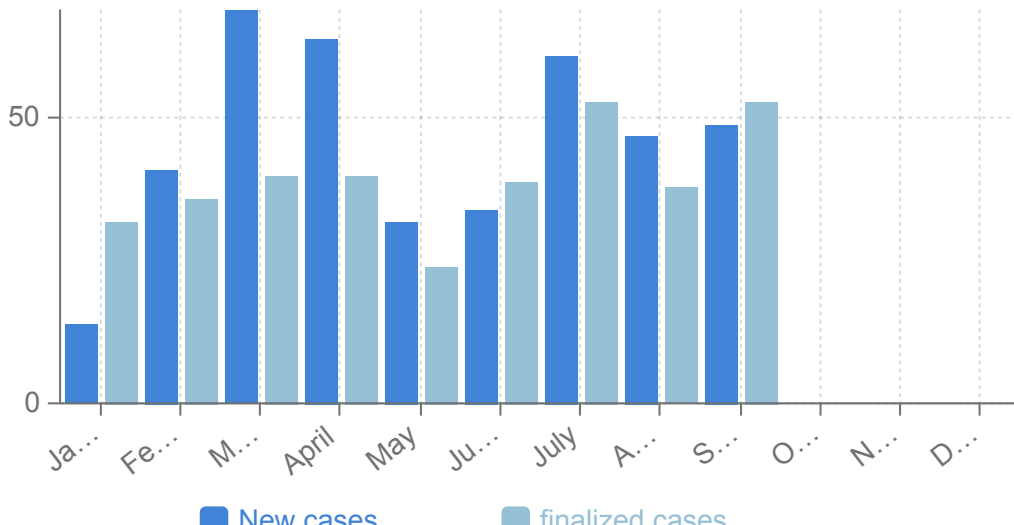

# Key figures International protection

575 New cases

New and finalized cases

77 Cases being processed

591 Total finalized cases

## Confirmation ratio

Average confirmation ratio 2. quarter whereas decisions are confirmed in full.

Average confirmation ratio this year whereas decisions are confirmed in full.

## Case processing time in days

Average case processing time this year

Average case processing time 4. quarter

74

78

## Appellant country of origin

Appellants in new cases come from **45** different countries of origin

Of those 45 countries of origin most of them come from Palestine (149), Iraq (123) and Nigeria (90).