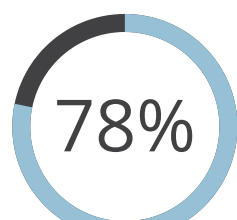

# Key figures International protection

575 New cases

New and finalized cases

77 Cases being processed

591 Total finalized cases

## Confirmation ratio

Average confirmation ratio 2. quarter whereas decisions are confirmed in full.

Average confirmation ratio this year whereas decisions are confirmed in full.

## Appellant country of origin

Appellants in new cases come from **45** different countries of origin

Of those 45 countries of origin most of them come from Palestine (149), Iraq (123) and Nigeria (90).