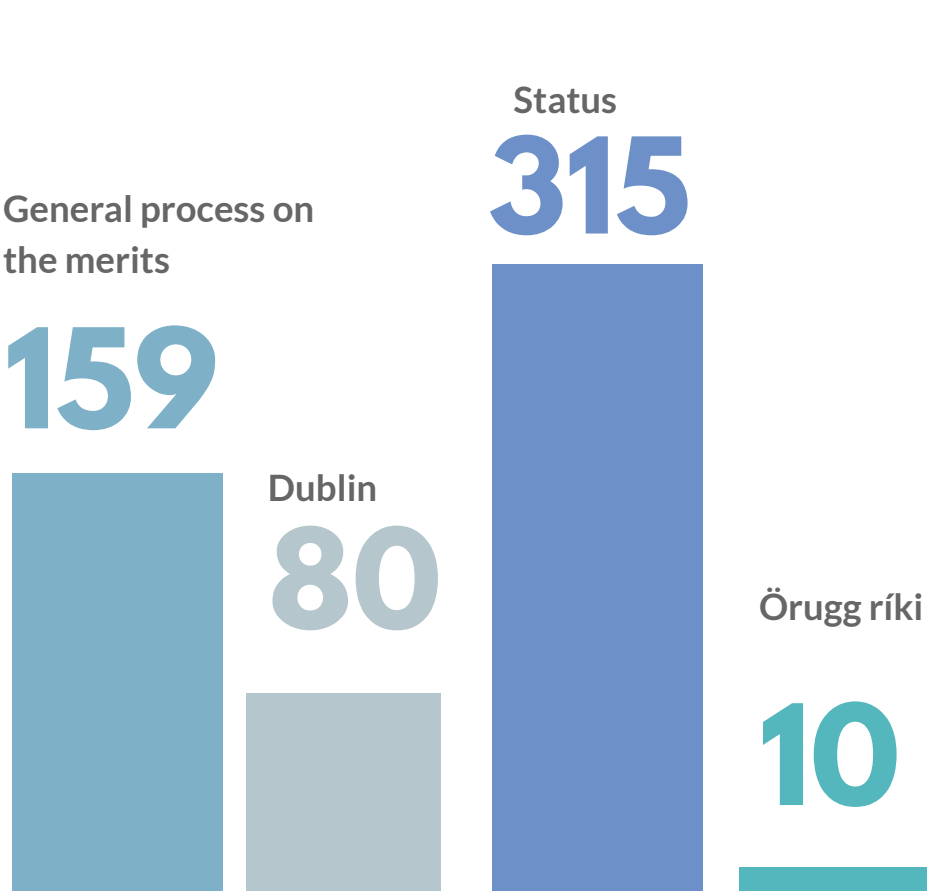

Key figures International protection

575 New cases

77 Cases being processed

591 Total finalized cases

Confirmation ratio

Average confirmation ratio 2. quarter whereas decisions are confirmed in full.

Average confirmation ratio this year whereas decisions are confirmed in full.

Case processing time in days

Average case processing time this year

Average case processing time 4. quarter

74

78

Case processing time per quarter from 2017

Appellant country of origin

Appellants in new cases come from **45** different countries of origin

Of those 45 countries of origin most of them come from Palestine (149), Iraq (123) and Nigeria (90).

New cases by category

Finalized cases by category

Division of new cases by adults and children

352 Men

99 Women

124 Children (Individual under 18 years of age)