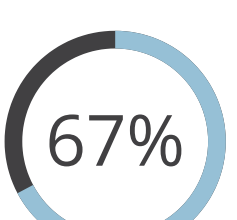

# Key figures International protection

575 New cases

New and finalized cases

77 Cases being processed

591 Total finalized cases

## Confirmation ratio

Average confirmation ratio 2. quarter whereas decisions are confirmed in full.

Average confirmation ratio this year whereas decisions are confirmed in full.

## Appellant country of origin

Appellants in new cases come from **45** different countries of origin

Of those 45 countries of origin most of them come from Palestine (149), Iraq (123) and Nigeria (90).