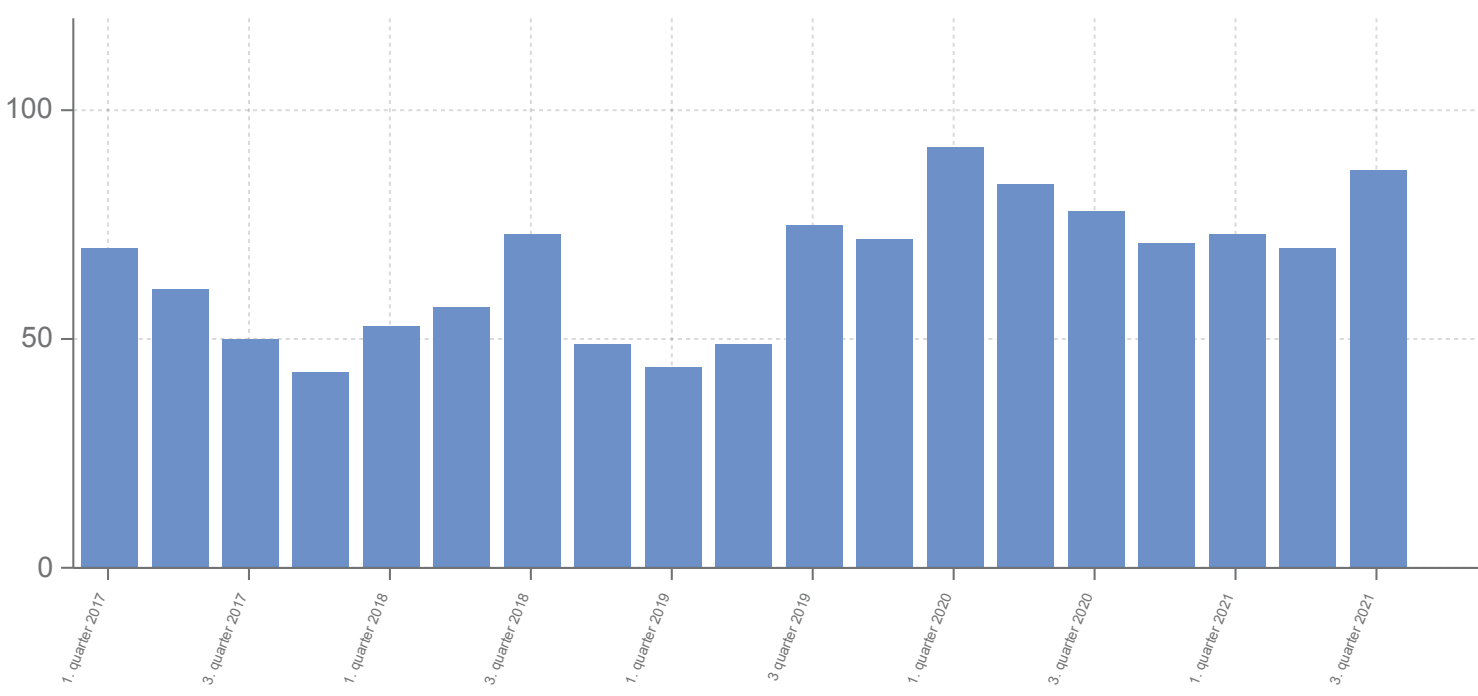

# Key figures International protection

575 New cases

New and finalized cases

77 Cases being processed

591 Total finalized cases

## Case processing time in days

Average case processing time this year

Average case processing time 4. quarter

74

78

## Case processing time per quarter from 2017

## Appellant country of origin

Appellants in new cases come from **45** different countries of origin

Of those 45 countries of origin most of them come from Palestine (149), Iraq (123) and Nigeria (90).