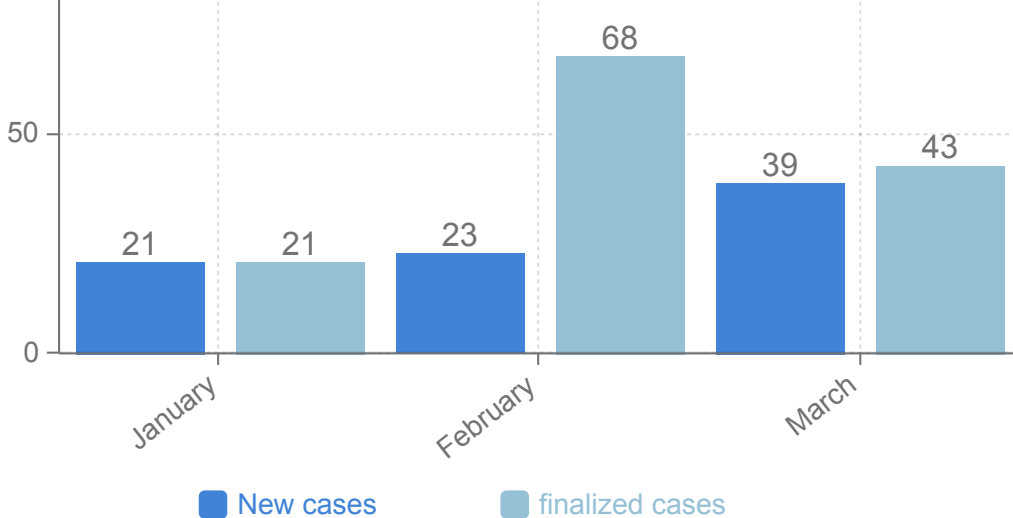

Key figures International protection

83 New cases

New and finalized cases

24 Cases being processed

132 Total finalized cases

Confirmation ratio

Case processing time in days

Case processing time

Appellant country of origin

Appellants in new cases come from **14** different countries of origin

Of those 14 countries of origin most of them come from Nigeria (20), Iraq (16) and Palestine (10).

New cases by category

Finalized cases by category

Division of new cases by adults and children