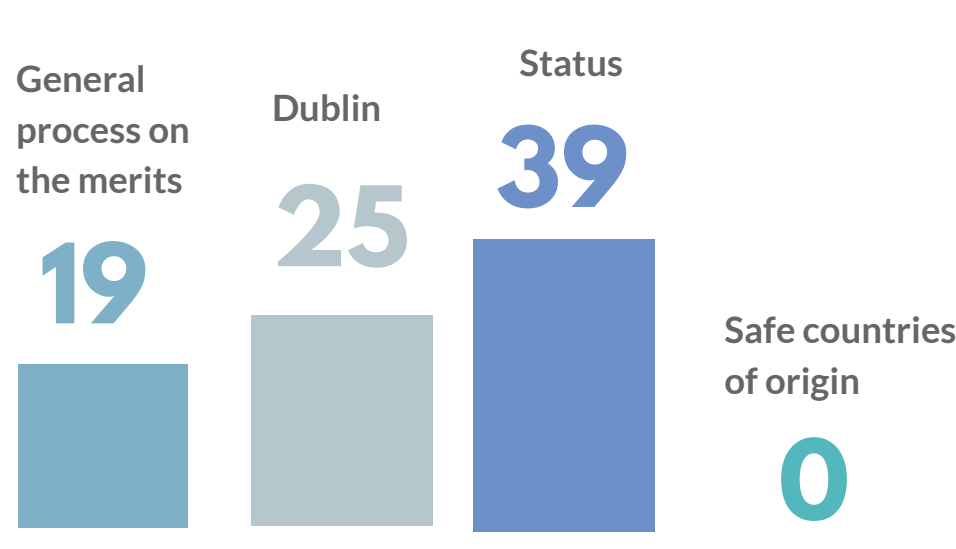

Key figures International protection

83 New cases

New and finalized cases

24 Cases being processed

132 Total finalized cases

Confirmation ratio

Case processing time in days

Case processing time

Appellant country of origin

Appellants in new cases come from **14** different countries of origin

Of those 14 countries of origin most of them come from Nigeria (20), Iraq (16) and Palestine (10).

New cases by category