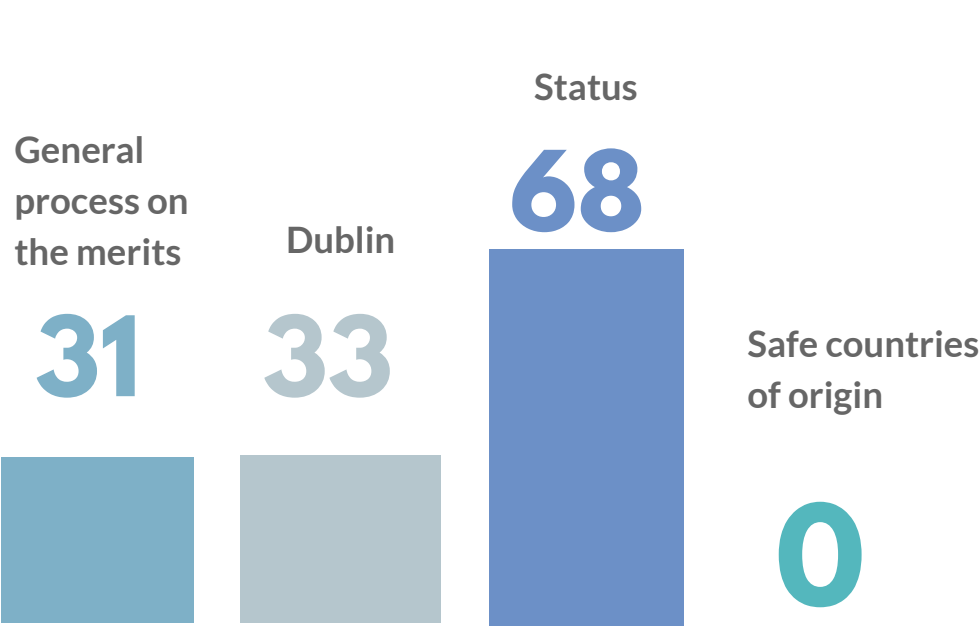

Key figures International protection

83 New cases

New and finalized cases

24 Cases being processed

132 Total finalized cases

Confirmation ratio

Case processing time in days

Case processing time

Appellant country of origin

Appellants in new cases come from **14** different countries of origin

Of those 14 countries of origin most of them come from Nigeria (20), Iraq (16) and Palestine (10).

New cases by category

Finalized cases by category

Division of new cases by adults and children