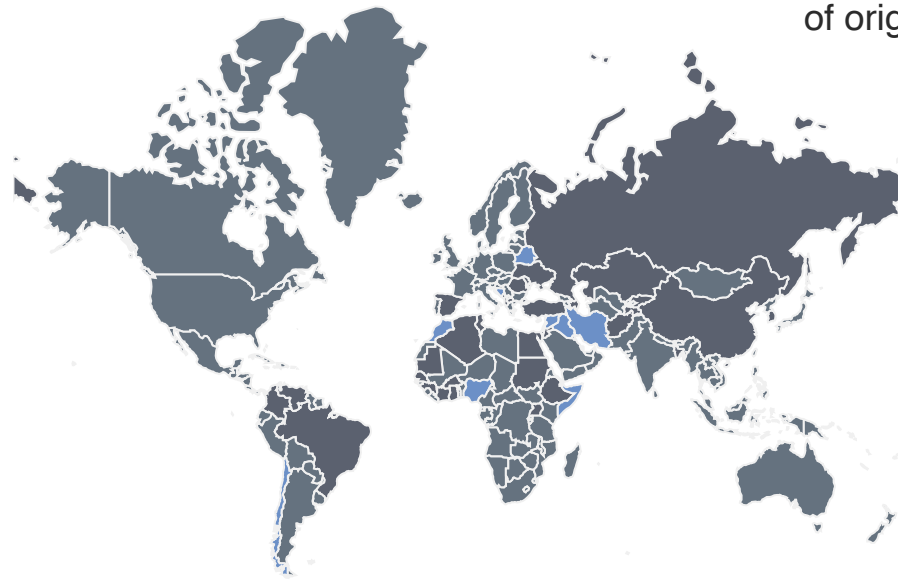

Key figures International protection

83 New cases

New and finalized cases

24 Cases being processed

132 Total finalized cases

Confirmation ratio

Case processing time in days

Case processing time

Appellant country of origin

Appellants in new cases come from **14** different countries of origin

Of those 14 countries of origin most of them come from Nigeria (20), Iraq (16) and Palestine (10).

New cases by category

Finalized cases by category

Division of new cases by adults and children