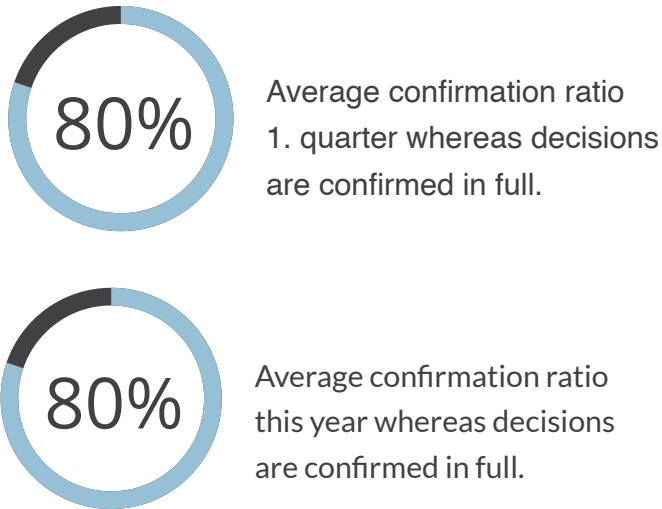

Key figures International protection

83 New cases

New and finalized cases

24 Cases being processed

132 Total finalized cases

Confirmation ratio

Case processing time in days

Case processing time

Appellant country of origin

Appellants in new cases come from **14** different countries of origin

Of those 14 countries of origin most of them come from Nigeria (20), Iraq (16) and Palestine (10).

New cases by category