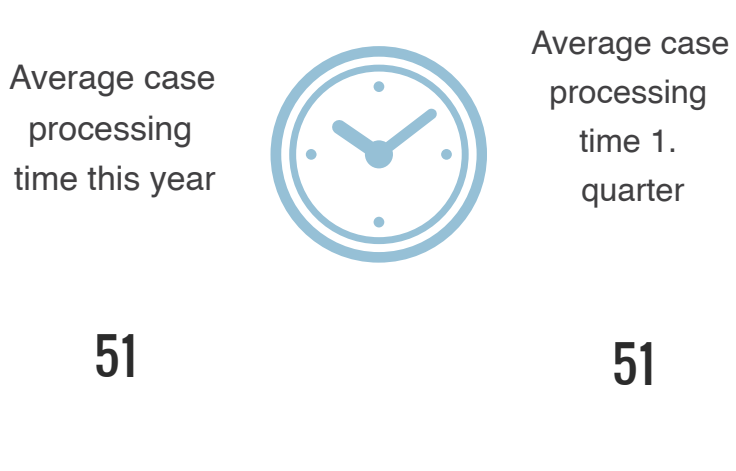

Key figures International protection

83 New cases

New and finalized cases

24 Cases being processed

132 Total finalized cases

Confirmation ratio

Case processing time in days

Case processing time

Appellant country of origin

Appellants in new cases come from **14** different countries of origin

Of those 14 countries of origin most of them come from Nigeria (20), Iraq (16) and Palestine (10).

New cases by category