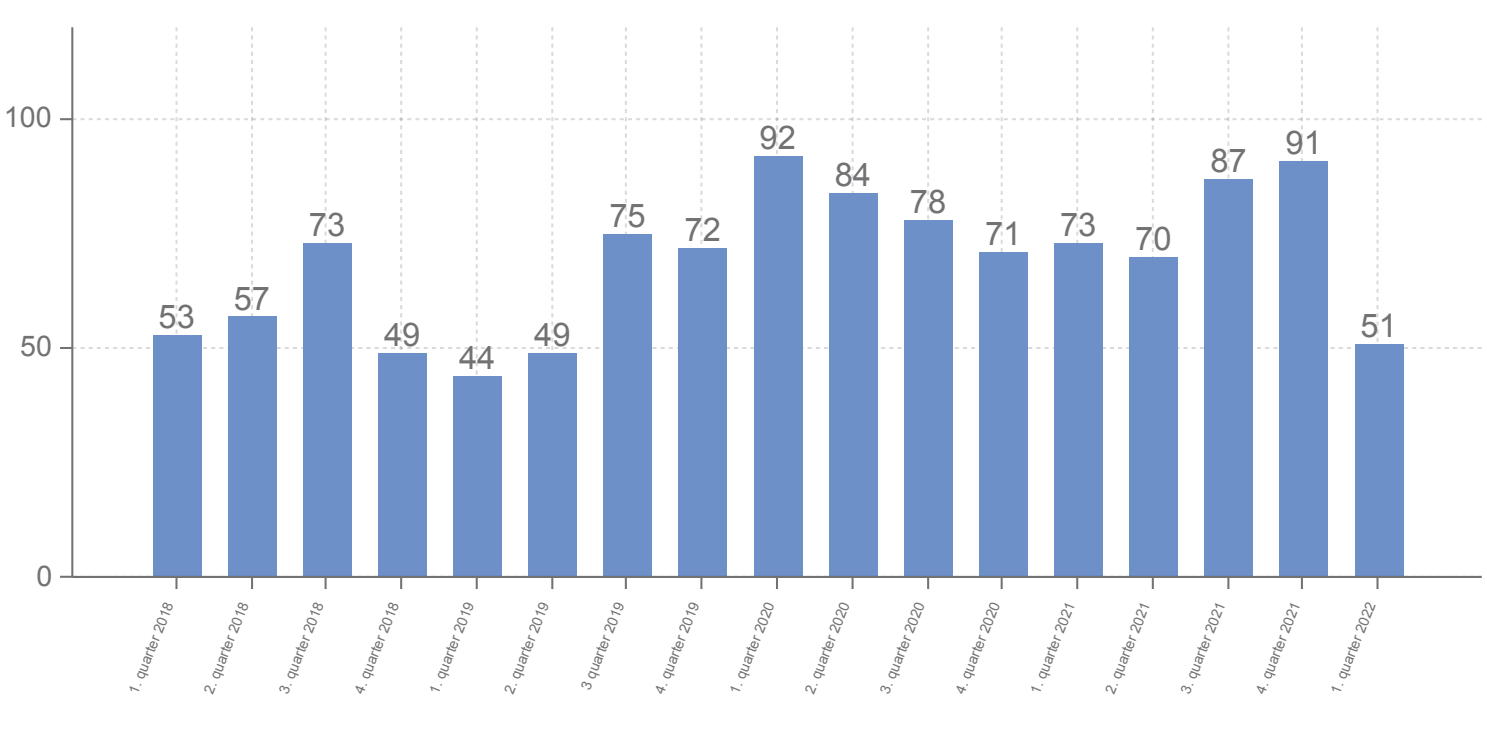

Key figures International protection

83 New cases

New and finalized cases

24 Cases being processed

132 Total finalized cases

Confirmation ratio

Case processing time in days

Case processing time

Appellant country of origin

Appellants in new cases come from **14** different countries of origin

Of those 14 countries of origin most of them come from Nigeria (20), Iraq (16) and Palestine (10).

New cases by category

Finalized cases by category

Division of new cases by adults and children