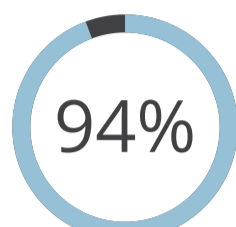

# Key figures International protection

626 New cases

New and finalized cases

179 Cases being processed

521 Total finalized cases

## Confirmation ratio

Average confirmation ratio 4. quarter whereas decisions are confirmed in full.

Average confirmation ratio this year whereas decisions are confirmed in full.

## Appellant country of origin

Appellants in new cases come from **45** different countries of origin

Of those 45 countries of origin most of them come from Palestine (106) Iraq (96), Nigeria (80), and Venezuela (52).