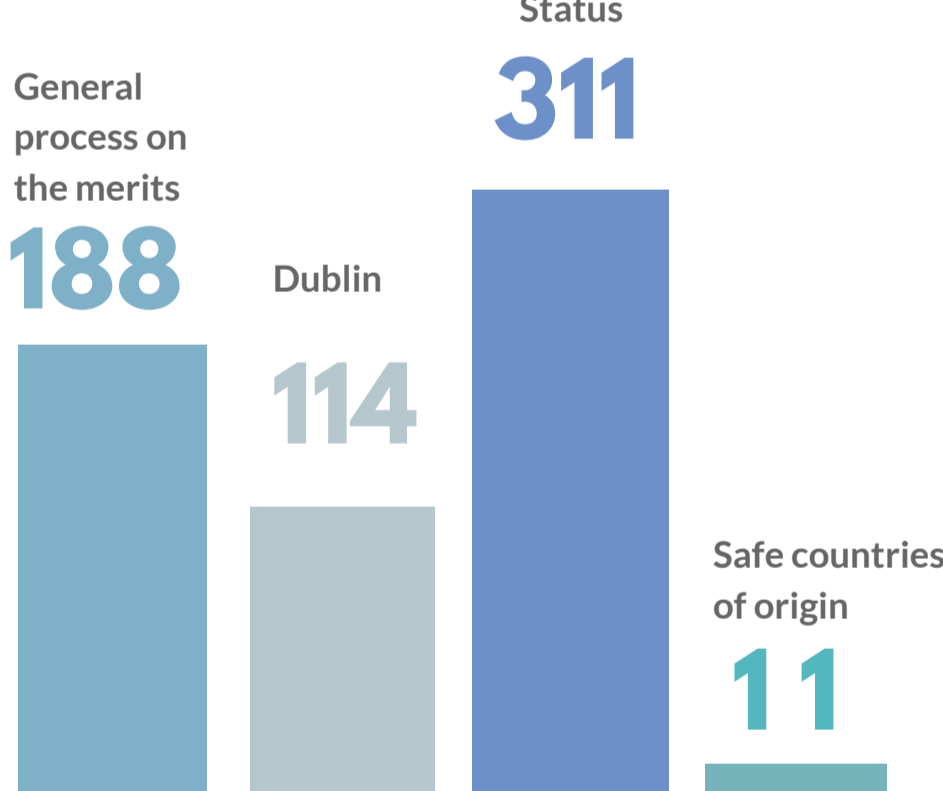

New cases by category