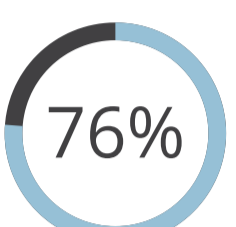

# Key figures International protection

626 New cases

New and finalized cases

179 Cases being processed

521 Total finalized cases

## Confirmation ratio

Average confirmation ratio 4. quarter whereas decisions are confirmed in full.

Average confirmation ratio this year whereas decisions are confirmed in full.

## Appellant country of origin

Appellants in new cases come from **45** different countries of origin

Of those 45 countries of origin most of them come from Palestine (106) Iraq (96), Nigeria (80), and Venezuela (52).