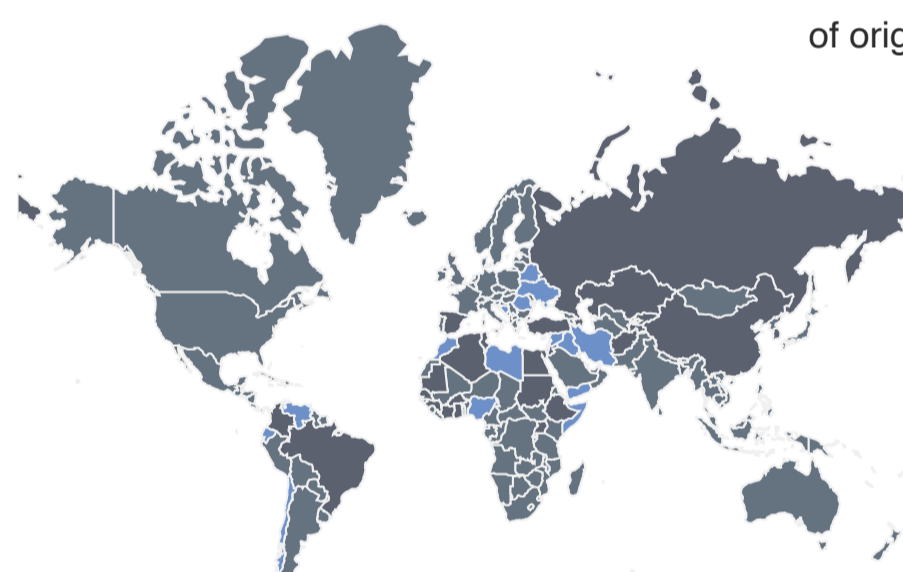

# Key figures International protection

626 New cases

New and finalized cases

179 Cases being processed

521 Total finalized cases

## Case processing time in days

Average case processing time this year

48

Average case processing time 4. quarter

42

## Case processing time

## Appellant country of origin

Appellants in new cases come from **45** different countries of origin

Of those 45 countries of origin most of them come from Palestine (106) Iraq (96), Nigeria (80), and Venezuela (52).