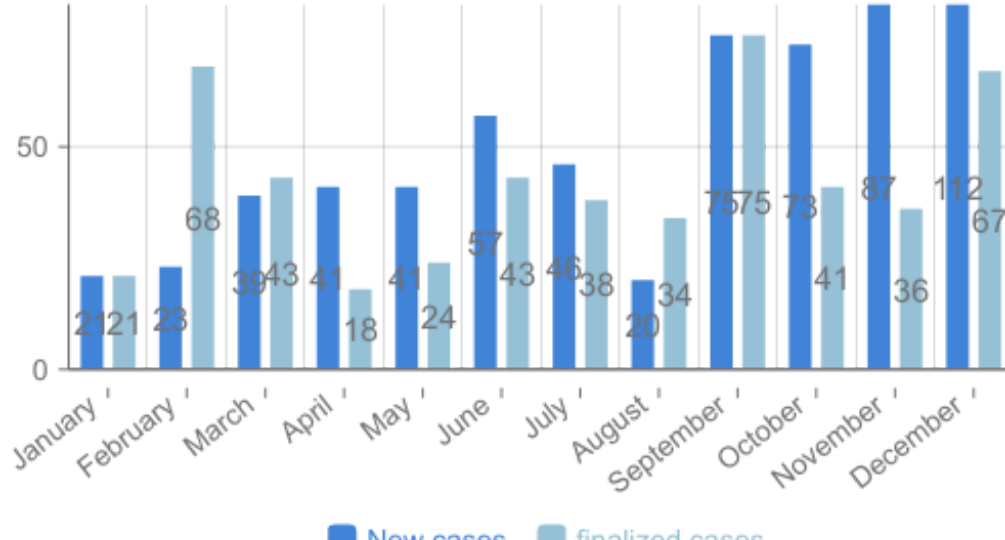

# Key figures International protection

626 New cases

New and finalized cases

179 Cases being processed

521 Total finalized cases

## Confirmation ratio

Average confirmation ratio 4. quarter whereas decisions are confirmed in full.

Average confirmation ratio this year whereas decisions are confirmed in full.

## Case processing time in days

Average case processing time this year

48

Average case processing time 4. quarter

42

## Appellant country of origin

Appellants in new cases come from **45** different countries of origin

Of those 45 countries of origin most of them come from Palestine (106) Iraq (96), Nigeria (80), and Venezuela (52).