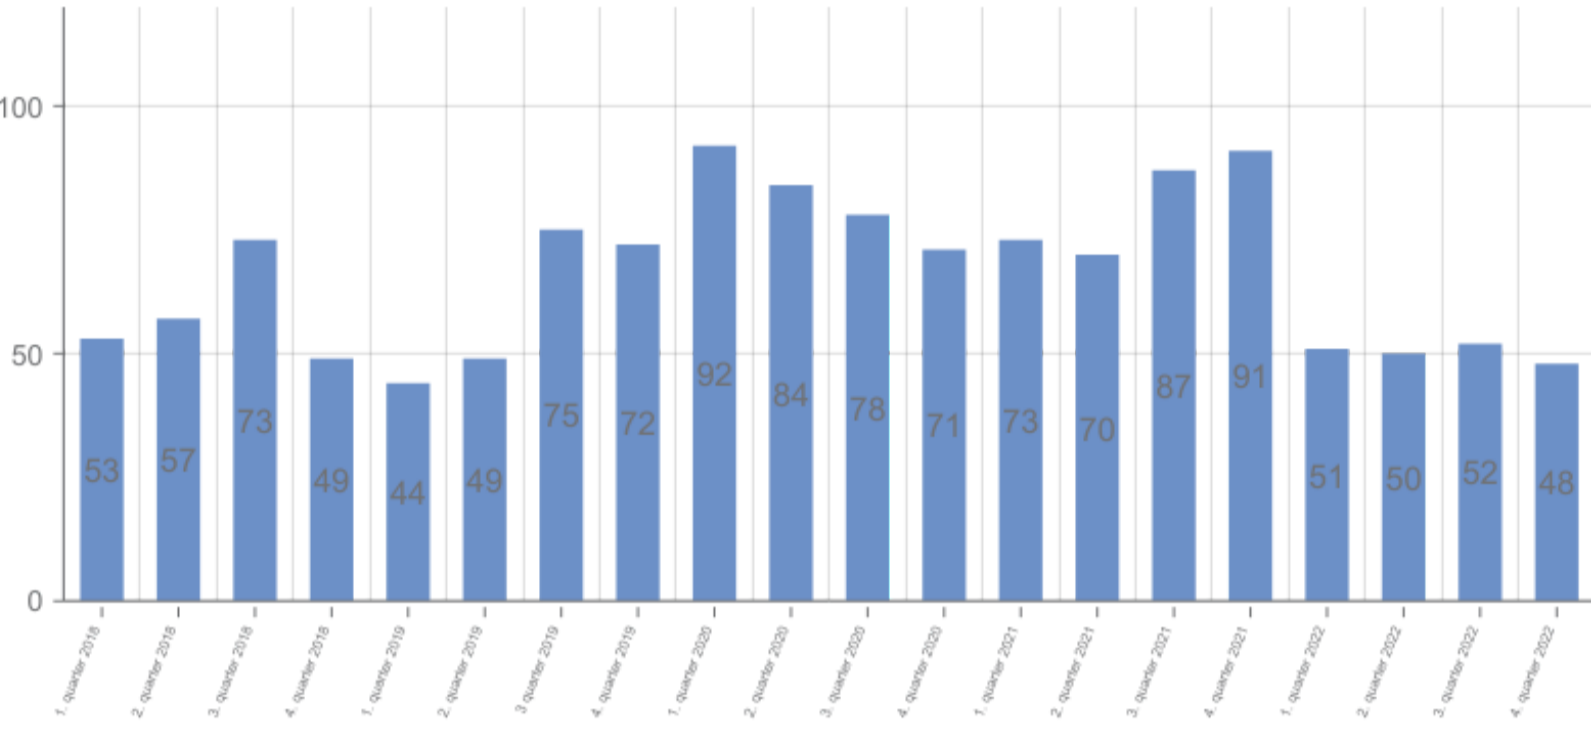

# Key figures International protection

626 New cases

New and finalized cases

179 Cases being processed

521 Total finalized cases

## Case processing time in days

Average case processing time this year

48

Average case processing time 4. quarter

42

## Case processing time

## Appellant country of origin

Appellants in new cases come from **45** different countries of origin

Of those 45 countries of origin most of them come from Palestine (106) Iraq (96), Nigeria (80), and Venezuela (52).